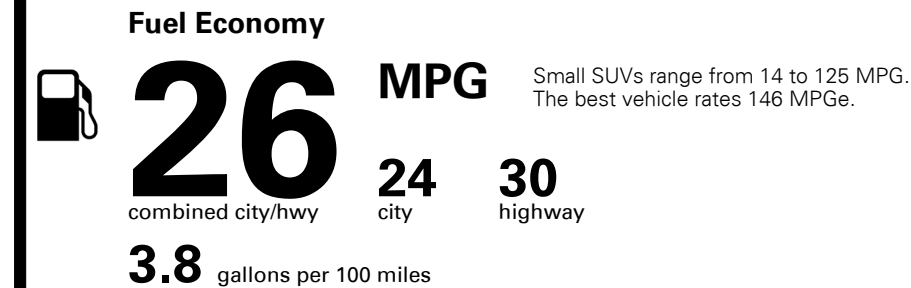

Inland Freight & Handling : \$1,450.00
Total Price : **\$42,660.00**

The 2025 Hyundai TUCSON
Smarter, more capable.

EPA DOT Fuel Economy and Environment

Gasoline Vehicle

You spend \$500 more in fuel costs over 5 years compared to the average new vehicle.